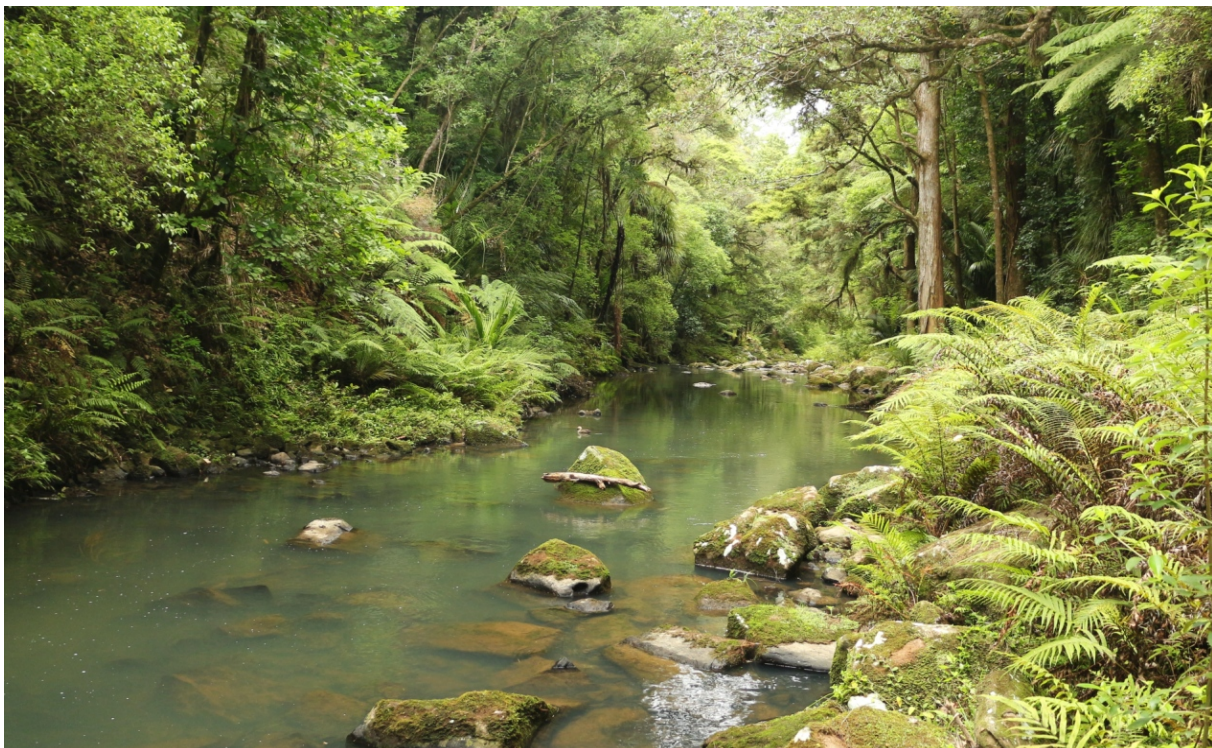

Northland Bush - CA.SNZ.NTH.3702