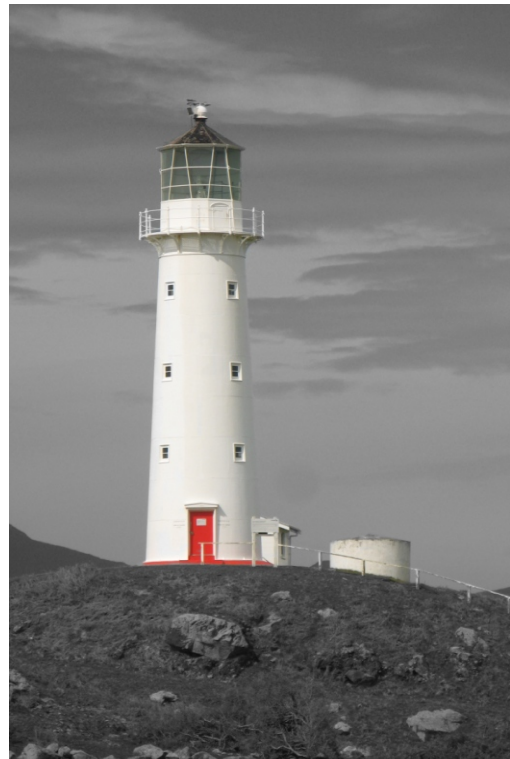

Light House - CA.BWC.5378

sizes: 255x410 410x665 595x960 mm

Kiwi Sheep - CA.NZKI.5471

Fergie - CA.COR.1139

Kiwi Sign - CA.NZKI.9638

Kowhaiwhai - CA.NZKI.3772

sizes: 410x255 594x420 mm

Tui in Flax - CA.NZBI.4336