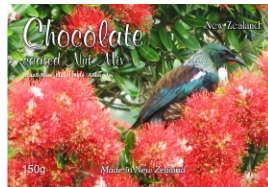

Tui in Pohutukawa
F.NM.NZBI.07