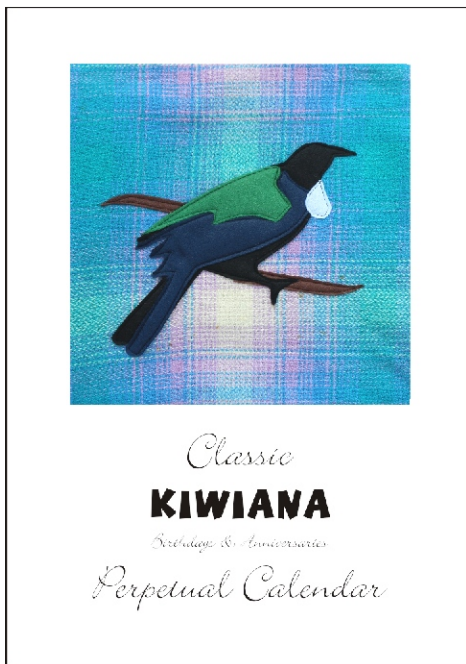

A4 Perpetual Calendars

CAL.A4.PC.BB

CAL.A4.PC.QK

Fabulous Kiwiana Retro Blanket Cushion Covers.

Made in NZ. Please Note:

Blanket Patterns & Colours will vary on availability

Cushion Covers 0818
400x400mm approx.
CU.R75.