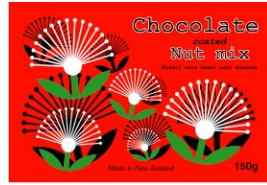

www.artearoa.com
sales@artearoa.com

Cell +64(21)976521

Phone +64(9)8280132

chocolate

Delicious New Zealand made
Chocolate coated Nut mix.
Strawberries & Fruit mix &
Customisation also available.

Chocolate Nut mix.
153x102x22mm 150 grams
F.NM.