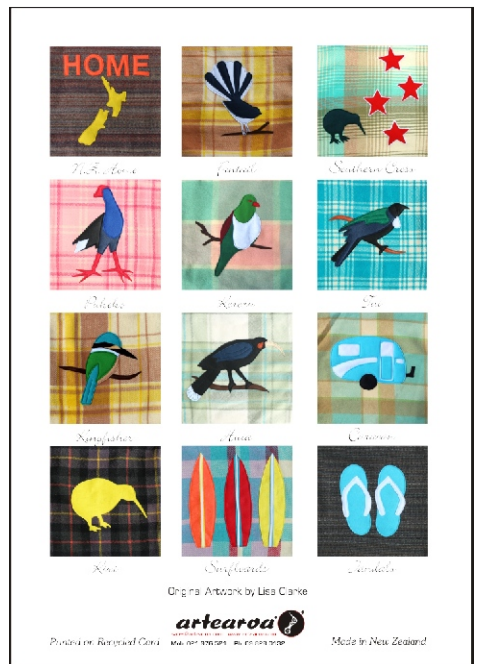

CAL.WH.KS.19

www.artearoa.com
 sales@artearoa.com
 Cell+64(21)976521
 Phone +64(9)8280132

calendar

A4 Size Wall Hanging Calendar.
 Ideal for posting or Souvenir.
 12x New Zealand Images.
 Bagged.

Perpetual Calendar 0818
 297 x 210mm
 CAL. PC.

A4 Perpetual Calendars

CAL.A4.PC.BB

CAL.A4.PC.QK

Fabulous Kiwiana Retro Blanket Cushion Covers.

Made in NZ. Please Note:

Blanket Patterns & Colours will vary on availability

Cushion Covers 0818
400x400mm approx.
CU.R75.