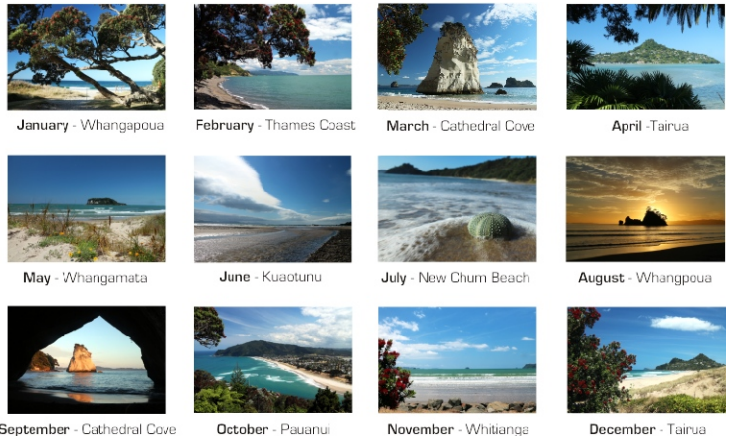

calendar

A4 Size Wall Hanging Calendar.
Ideal for posting or Souvenir.
12x New Zealand Images.
Bagged with envelope.

Wall Hanging Calendar
297 x 210mm
CAL.WH.

0818

A4 Wall Calendars

CAL.WH.NN.19

CAL.WH.CC.19

CAL.WH.KS.19

www.artearoa.com
 sales@artearoa.com
 Cell+64(21)976521
 Phone +64(9)8280132

calendar

A4 Size Wall Hanging Calendar.
 Ideal for posting or Souvenir.
 12x New Zealand Images.
 Bagged.

Perpetual Calendar 0818
 297 x 210mm
 CAL. PC.