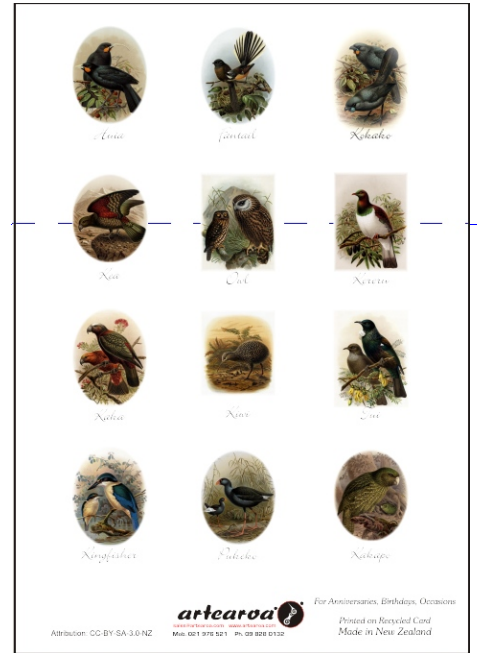

calendar

A4 Size Wall Hanging Calendar.
Ideal for posting or Souvenir.
12x New Zealand Images.
Bagged with envelope.

Wall Hanging Calendar
297 x 210mm
CAL.WH.

0818

A4 Wall Calendars

CAL.WH.NN.19

CAL.WH.CC.19

CAL.WH.KS.19

www.artearoa.com
 sales@artearoa.com
 Cell+64(21)976521
 Phone +64(9)8280132

calendar

A4 Size Wall Hanging Calendar.
 Ideal for posting or Souvenir.
 12x New Zealand Images.
 Bagged.

Perpetual Calendar 0818
 297 x 210mm
 CAL. PC.

A4 Perpetual Calendars

CAL.A4.PC.BB

CAL.A4.PC.QK

Fabulous Kiwiana Retro Blanket Cushion Covers.

Made in NZ. Please Note:

Blanket Patterns & Colours will vary on availability

Cushion Covers 0818
400x400mm approx.
CU.R75.